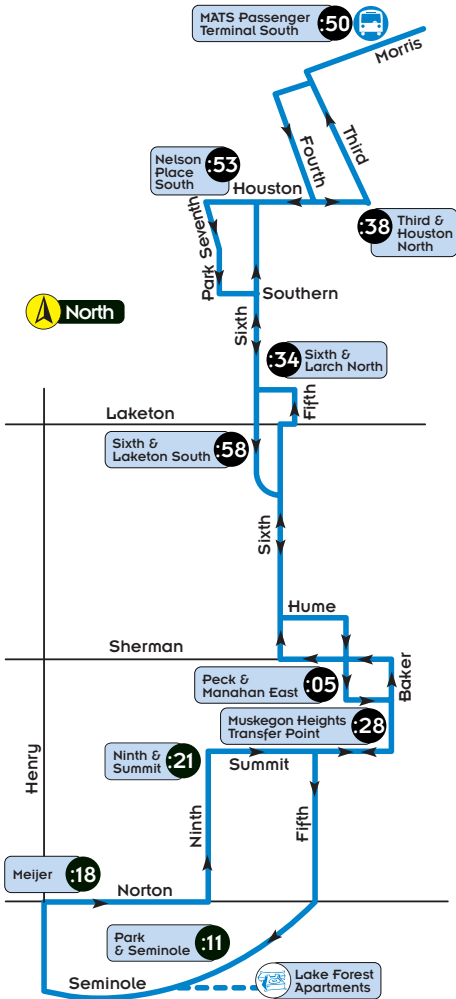

# SIXTH

## HOURS:

Monday – Friday • 6:28am – 6:05pm

Saturday • 9:50am – 5:40pm

MAP  
VIEW

Call MATS Dispatcher at 724-6420  
for pickup at Lake Forest Apartments.

## HOURS:

Monday – Friday • 6:28am – 6:05pm

Saturday • 9:50am – 5:40pm

MATS Passenger Terminal	Nelson Place South	Sixth & Laketon South	Peck & Manahan East	Park & Seminole	Meijer	Ninth & Summit	Muskegon Heights Transfer Point
							6:28*
6:50*	6:53*	6:58*	7:05*	7:11*	7:18*	7:21*	7:28*
7:50*	7:53*	7:58*	8:05*	8:11*	8:18*	8:21*	8:28*
8:50*	8:53*	8:58*	9:05*	9:11*	9:18*	9:21*	9:28*
9:50	9:53	9:58	10:05	10:11	10:18	10:21	10:28
10:50	10:53	10:58	11:05	11:11	11:18	11:21	11:28
11:50	11:53	11:58	12:05	12:11	12:18	12:21	12:28
12:50	12:53	12:58	1:05	1:11	1:18	1:21	1:28
1:50	1:53	1:58	2:05	2:11	2:18	2:21	2:28
2:50	2:53	2:58	3:05	3:11	3:18	3:21	3:28
3:50	3:53	3:58	4:05	4:11	4:18	4:21	4:28
4:50	4:53	4:58	5:05	5:11	5:18	5:21	5:28
5:50	5:53*	5:58*	6:05*				

Call MATS Dispatcher at 724-6420  
for pickup at Lake Forest Apartments.

\* = No Saturday Service