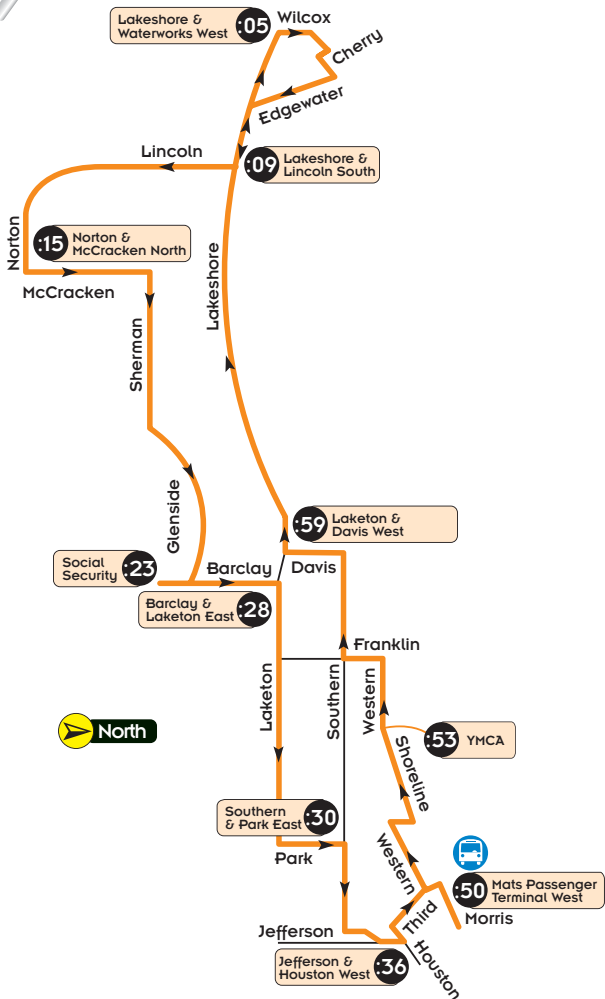

LAKESHORE-SHERMAN

HOURS:

Monday – Friday • 6:50am – 5:39pm

Saturday • 9:50am – 5:39pm

MAP
VIEW

LAKESHORE-SHERMAN

LAKE SHORE-SHERMAN

HOURS:

Monday – Friday • 6:50am – 5:39pm

Saturday • 9:50am – 5:39pm

MATS Passenger Terminal	YMCA	Laketon & Davis West	Lakeshore & Waterworks	Lakeshore & Lincoln South	Norton & McCracken North	Social Security	Barclay & Laketon East
6:50*	6:53*	6:59*	7:05*	7:09*	7:15*	7:23*	7:28*
7:50*	7:53*	7:59*	8:05*	8:09*	8:15*	8:23*	8:28*
8:50*	8:53*	8:59*	9:05*	9:09*	9:15*	9:23*	9:28*
9:50	9:53	9:59	10:05	10:09	10:15	10:23	10:28
10:50	10:53	10:59	11:05	11:09	11:15	11:23	11:28
11:50	11:53	11:59	12:05	12:09	12:15	12:23	12:28
12:50	12:53	12:59	1:05	1:09	1:15	1:23	1:28
1:50	1:53	1:59	2:05	2:09	2:15	2:23	2:28
2:50	2:53	2:59	3:05	3:09	3:15	3:23	3:28
3:50	3:53	3:59	4:05	4:09	4:15	4:23	4:28
4:50	4:53	4:59	5:05	5:09	5:15	5:23	5:28
5:39							

* = No Saturday Service

LAKE SHORE-SHERMAN