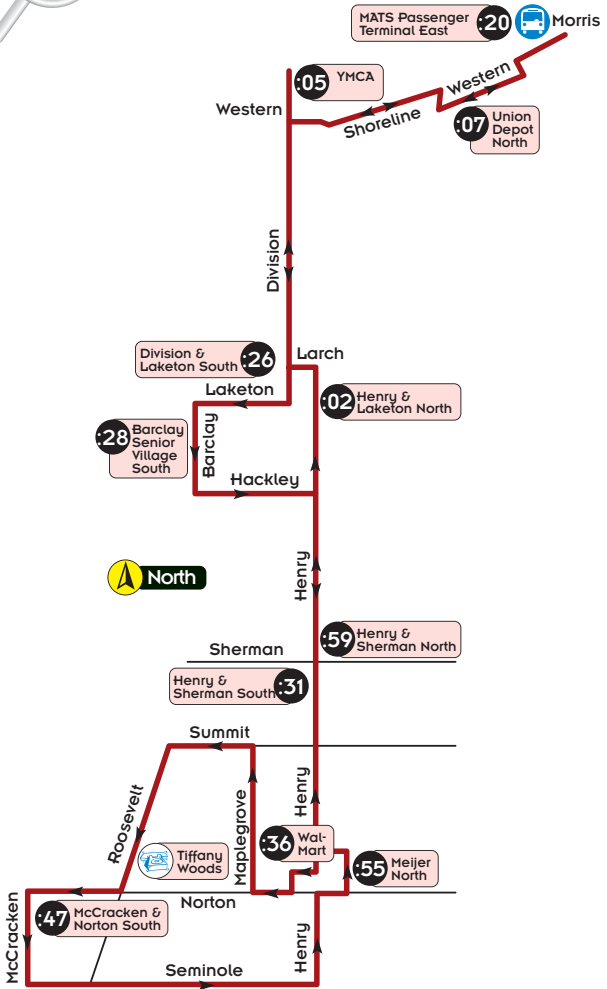

HENRY

HOURS:

Monday – Friday • 6:55am – 5:51pm

Saturday • 9:55am – 5:36pm

MAP
VIEW

Call MATS Dispatcher at 724-6420
for pickup at Tiffany Woods.

HENRY

HENRY

HOURS:

Monday – Friday • 6:55am – 5:51pm

Saturday • 9:55am – 5:36pm

MATS Passenger Terminal	Division & Laketon South	Barclay Senior Village	Henry & Sherman South	Wal-Mart South	Norton & McCracken	Seminole & Henry North	Meijer North
							6:55*
7:20*	7:26*	7:28*	7:31*	7:36*	7:47*	7:50*	7:55*
8:20*	8:26*	8:28*	8:31*	8:36*	8:47*	8:50*	8:55*
9:20*	9:26*	9:28*	9:31*	9:36*	9:47*	9:50*	9:55
10:20	10:26	10:28	10:31	10:36	10:47	10:50	10:55
11:20	11:26	11:28	11:31	11:36	11:47	11:50	11:55
12:20	12:26	12:28	12:31	12:36	12:47	12:50	12:55
1:20	1:26	1:28	1:31	1:36	1:47	1:50	1:55
2:20	2:26	2:28	2:31	2:36	2:47	2:50	2:55
3:20	3:26	3:28	3:31	3:36	3:47	3:50	3:55
4:20	4:26	4:28	4:31	4:36	4:47	4:50	4:55
5:20	5:26	5:28	5:31	5:36	5:47*	5:50*	5:55*

Call MATS Dispatcher at 724-6420
for pickup at Tiffany Woods.

* = No Saturday Service