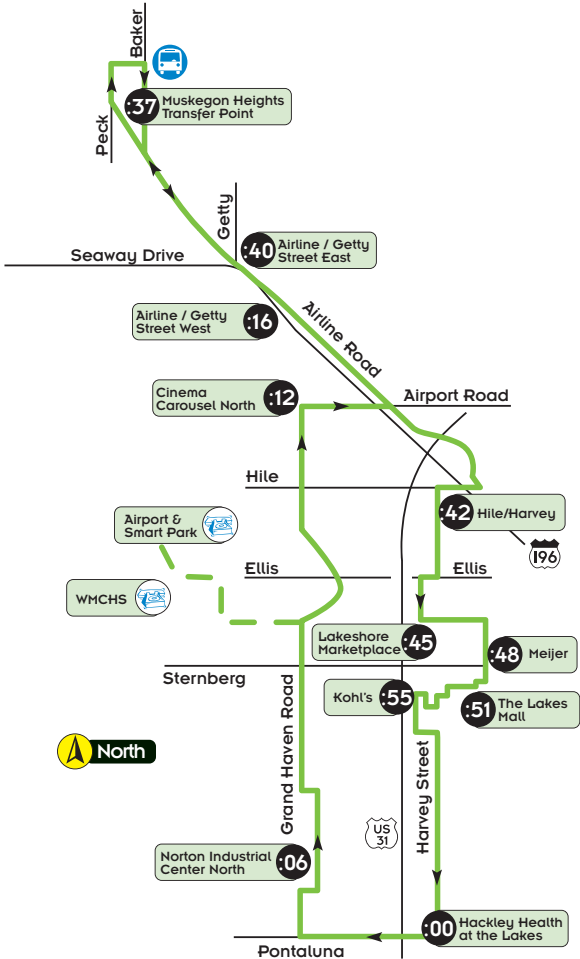

## HOURS:

Monday – Friday • 6:37am – 5:21pm

Saturday • 9:37am – 5:21pm

MAP  
VIEW

Call MATS Dispatcher at 724-6420  
for pickup at Airport or WMCHS.

## HOURS:

Monday – Friday • 6:37am – 5:21pm

Saturday • 9:37am – 5:21pm

TABLE  
VIEW

Muskegon Heights Transfer Point	Lakeshore Market Place South	Meijer	Lakes Mall	Kohl's	Hackley at the Lakes	Norton Industrial Center	Cinema Carousel North
6:37*	6:45*	6:48*	6:51*	6:55*	7:00*	7:06*	7:12*
7:37*	7:45*	7:48*	7:51*	7:55*	8:00*	8:06*	8:12*
8:37*	8:45*	8:48*	8:51*	8:55*	9:00*	9:06*	9:12*
9:37	9:45	9:48	9:51	9:55	10:00	10:06	10:12
10:37	10:45	10:48	10:51	10:55	11:00	11:06	11:12
11:37	11:45	11:48	11:51	11:55	12:00	12:06	12:12
12:37	12:45	12:48	12:51	12:55	1:00	1:06	1:12
1:37	1:45	1:48	1:51	1:55	2:00	2:06	2:12
2:37	2:45	2:48	2:51	2:55	3:00	3:06	3:12
3:37	3:45	3:48	3:51	3:55	4:00	4:06	4:12
4:37	4:45	4:48	4:51	4:55	5:00	5:06	5:12
5:21							

Call MATS Dispatcher at 724-6420  
for pickup at Airport or WMCHS.

\* = No Saturday Service

# HARVEY