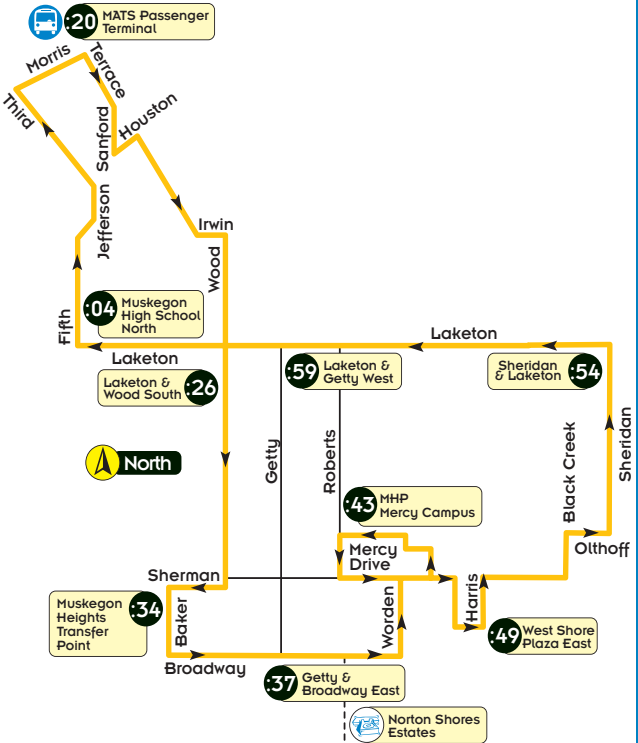

E. SHERMAN

HOURS:

Monday – Friday • 6:34am – 5:43pm

Saturday • 9:34am – 5:34pm

MAP
VIEW

Call MATS Dispatcher at 724-6420 for pickup at Norton Shores Estates.

E. SHERMAN

E. SHERMAN

HOURS:

Monday – Friday • 6:34am – 5:43pm

Saturday • 9:34am – 5:34pm

MATS Passenger Terminal	Wood & Laketon South	Muskegon Heights Transfer Point	Getty & Broadway East	MHP Mercy Campus	West Shore Plaza East	Sheridan & Laketon	Muskegon High School North
		6:34*	6:37*	6:43*	6:49*	6:54*	7:04*
7:20*	7:26*	7:34*	7:37*	7:43*	7:49*	7:54*	8:04*
8:20*	8:26*	8:34*	8:37*	8:43*	8:49*	8:54*	9:04*
9:20*	9:26*	9:34	9:37	9:43	9:49	9:54	10:04
10:20	10:26	10:34	10:37	10:43	10:49	10:54	11:04
11:20	11:26	11:34	11:37	11:43	11:49	11:54	12:04
12:20	12:26	12:34	12:37	12:43	12:49	12:54	1:04
1:20	1:26	1:34	1:37	1:43	1:49	1:54	2:04
2:20	2:26	2:34	2:37	2:43	2:49	2:54	3:04
3:20	3:26	3:34	3:37	3:43	3:49	3:54	4:04
4:20	4:26	4:34	4:37	4:43	4:49	4:54	5:04
5:20	5:26	5:34	5:37*	5:43*			

Call MATS Dispatcher at 724-6420 for pickup at Norton Shores Estates.

* = No Saturday Service