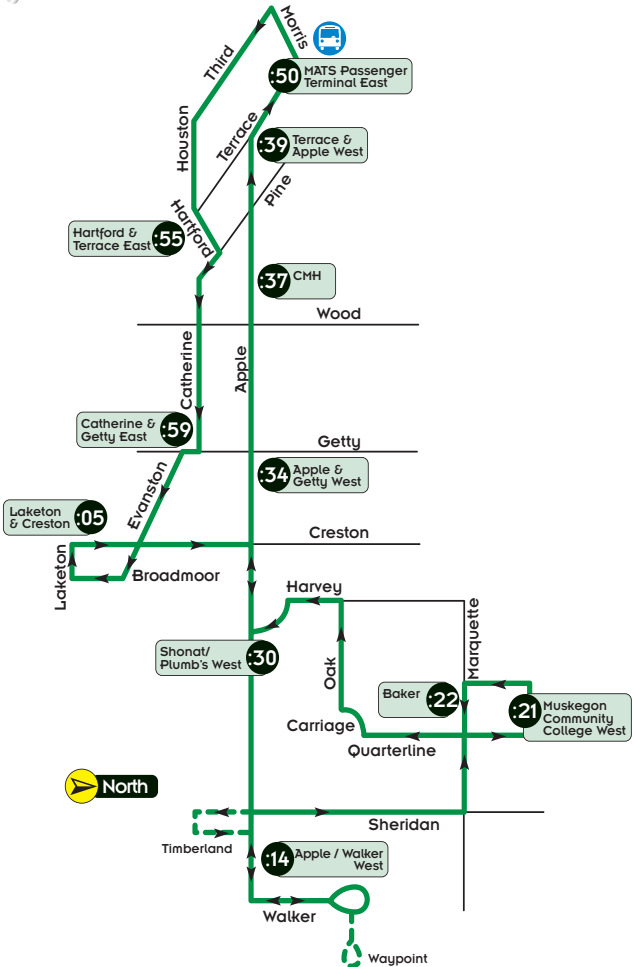

APPLE #2

HOURS:

Monday – Friday • 6:50am – 5:39pm
No Saturday Service

MAP
VIEW

Timberland & Waypoint Academies serviced only at 7am, 8am and 3pm hours on school days.

APPLE #2

APPLE #2

HOURS:

Monday – Friday • 6:50am – 5:39pm
No Saturday Service

TABLE
VIEW

MATS Passenger Terminal East	Hartford Terrace East	Catherine & Getty East	Laketon & Creston	Apple & Quarterline East	Apple & Walker West	Muskegon Community College	Shonat/ Plumb's West
6:50	6:55	6:59	7:05	7:09	7:14	7:21	7:30
7:50	7:55	7:59	8:05	8:09	8:14	8:21	8:30
8:50	8:55	8:59	9:05	9:09	9:14	9:21	9:30
9:50	9:55	9:59	10:05	10:09	10:14	10:21	10:30
10:50	10:55	10:59	11:05	11:09	11:14	11:21	11:30
11:50	11:55	11:59	12:05	12:09	12:14	12:21	12:30
12:50	12:55	12:59	1:05	1:09	1:14	1:21	1:30
1:50	1:55	1:59	2:05	2:09	2:14	2:21	2:30
2:50	2:55	2:59	3:05	3:09	3:14	3:21	3:30
3:50	3:55	3:59	4:05	4:09	4:14	4:21	4:30
4:50	4:55	4:59	5:05	5:09	5:14	5:21	5:30

Timberland & Waypoint Academies serviced only
at 7am, 8am and 3pm hours on school days.

No Saturday Service on this Route

APPLE #2