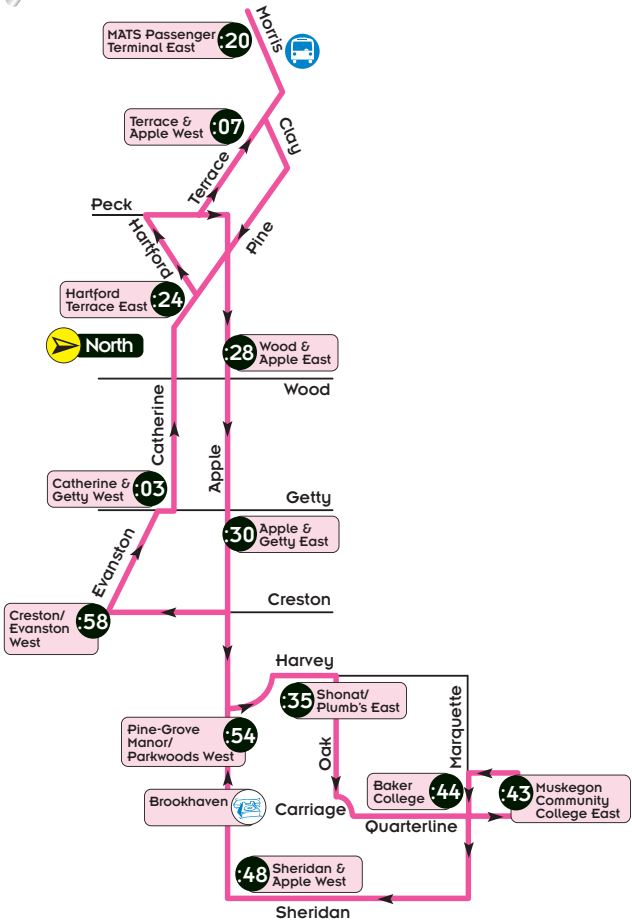

APPLE #1

HOURS:

Monday – Friday • 6:54am – 5:54pm

Saturday • 9:54am – 5:33pm

MAP
VIEW

Call MATS Dispatcher at 724-6420
for pickup at Brookhaven.

APPLE #1

APPLE #1

HOURS:

Monday – Friday • 6:54am – 5:54pm

Saturday • 9:54am – 5:33pm

TABLE
VIEW

MATS Passenger Terminal East	Hartford Terrace East	Apple & Getty East	Shonat/ Plumbs East	Muskegon Community College	Baker College	Pine-Grove Manor/ Parkoods West	Catherine & Getty West
						6:54*	7:03*
7:20*	7:24*	7:30*	7:35*	7:43*	7:44*	7:54*	8:03*
8:20*	8:24*	8:30*	8:35*	8:43*	8:44*	8:54*	9:03*
9:20*	9:24*	9:30*	9:35*	9:43*	9:44*	9:54	10:03
10:20	10:24	10:30	10:35	10:43	10:44	10:54	11:03
11:20	11:24	11:30	11:35	11:43	11:44	11:54	12:03
12:20	12:24	12:30	12:35	12:43	12:44	12:54	1:03
1:20	1:24	1:30	1:35	1:43	1:44	1:54	2:03
2:20	2:24	2:30	2:35	2:43	2:44	2:54	3:03
3:20	3:24	3:30	3:35	3:43	3:44	3:54	4:03
4:20	4:24	4:30	4:35	4:43	4:44	4:54	5:03
5:20	5:24	5:30	5:35*	5:43*	5:44*	5:54*	

Call MATS Dispatcher at 724-6420
for pickup at Brookhaven.

* = No Saturday Service

APPLE #1